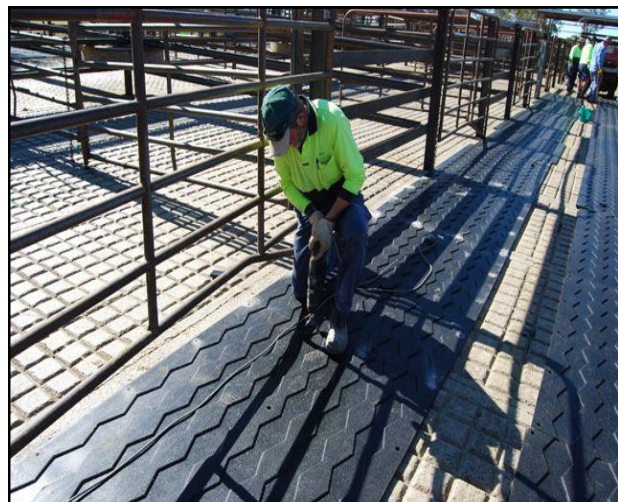

In early 2008 the owners and agents became concerned about cattle slipping over in the livestock facility so they looked at several possible solutions. The critical places where the animals were slipping over was on exiting the sale pens & in particular the corners and the weighing area. Over the years these hotspots have contributed to valuable animals being downgraded.

### Tim McIntyre Livestock Exchange manager said

*"During the trials it became very obvious to me that the RPS Cattle mats were a far superior product than the other mats being tested. The animal's behaviour has changed & on approach to the slip areas they walk through with confidence & ease.*

*Because we knew it was the right product for the right application, we had no hesitation deciding to do all the areas.*

*After almost a year in commercial use the original Cattle mats still show no signs of wear"*

In November 2008 the facility laid several different products for trial including RPS's SureFoot® Mat.

Although the trial was held for 6 months, it became very obvious early on that the SureFoot® Mat was a far superior product. Its ability to ensure stable footing to cattle far exceeded the performance of any other products being trialed.