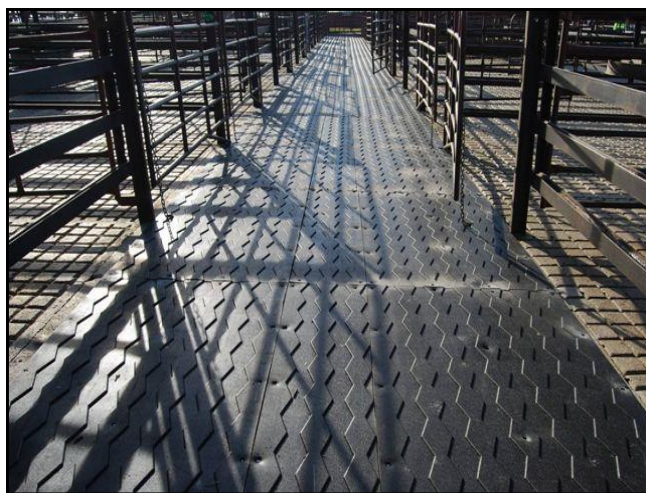

In early 2008 the owners and agents became concerned about cattle slipping over in the livestock facility so they looked at several possible solutions. The critical places where the animals were slipping over was on exiting the sale pens & in particular the corners and the weighing area. Over the years these hotspots have contributed to valuable animals being downgraded.

### Tim McIntyre Livestock Exchange manager said

*"During the trials it became very obvious to me that the RPS Cattle mats were a far superior product than the other mats being tested. The animal's behaviour has changed & on approach to the slip areas they walk through with confidence & ease.*

In November 2008 the facility laid several different products for trial including RPS's SureFoot® Mat.

Although the trial was held for 6 months, it became very obvious early on that the SureFoot® Mat was a far superior product. Its ability to ensure stable footing to cattle far exceeded the performance of any other products being trialed.